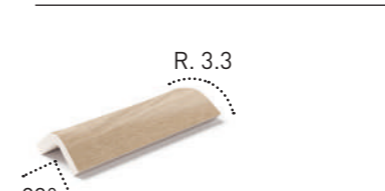

Cantonera transición exterior
External transition corner

↗ 4.5x16cm 1.8"x6.3"

C3 R11 · Ref. MDCA CE00

Amazonia Miel

Amazonia Canela