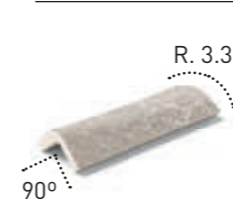

↗ 5.5x5.5cm 2.1"x2.1"

C3 R11 · Ref. MDCA EI00

Iconic Stone

Esquina cantonera interior
Inner angle corner

↗ 6.5x6.5cm 2.5"x2.5"

C3 R11 · Ref. MDCA AI00

Iconic Stone

Cantonera transición exterior
External transition corner