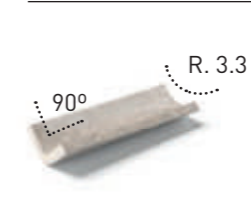

Cantonera transición interior
Inner transition corner

↗ 5.5x16cm 2.1"x6.3"

C3 R11 · Ref. MDCA CI00

Iconic Stone

*Información detallada sobre las piezas de terminación en las páginas 252 y 253.

*Detailed information about trim pieces in pages 252 and 253.