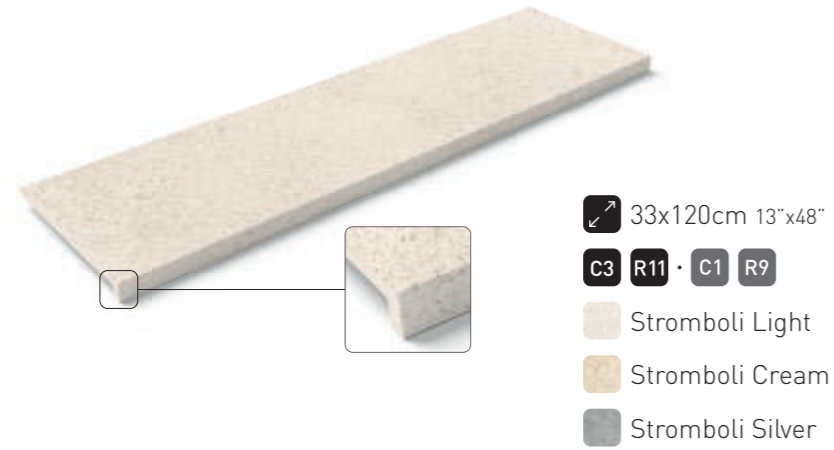

PELDAÑOS · STEPS

Peldaño recto · Recto step