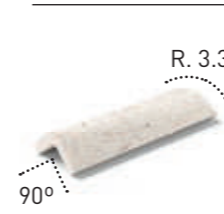

Cantonera transición exterior
External transition corner

↗ 4.5x16cm 1.8"x6.3"

C3 R11 · Ref. MDCA CE00

- Stromboli Light
- Stromboli Cream
- Stromboli Silver