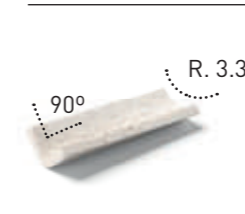

Cantonera transición interior
Inner transition corner

↗ 5.5x16cm 2.1"x6.3"

C3 R11 · Ref. MDCA CI00

- Stromboli Light
- Stromboli Cream
- Stromboli Silver

*Información detallada sobre las piezas de terminación en las páginas 252 y 253.
*Detailed information about trim pieces in pages 252 and 253.