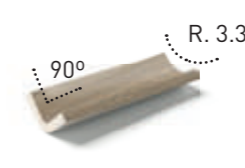

Cantonera transición interior
Inner transition corner

↗ 5.5x16cm 2.1"x6.3"

C3 R11 · Ref. MDCA CI00

Woods Arctic

Woods Nordic

Woods Olivo

*Información detallada sobre las piezas de terminación en las páginas 252 y 253.

*Detailed information about trim pieces in pages 252 and 253.